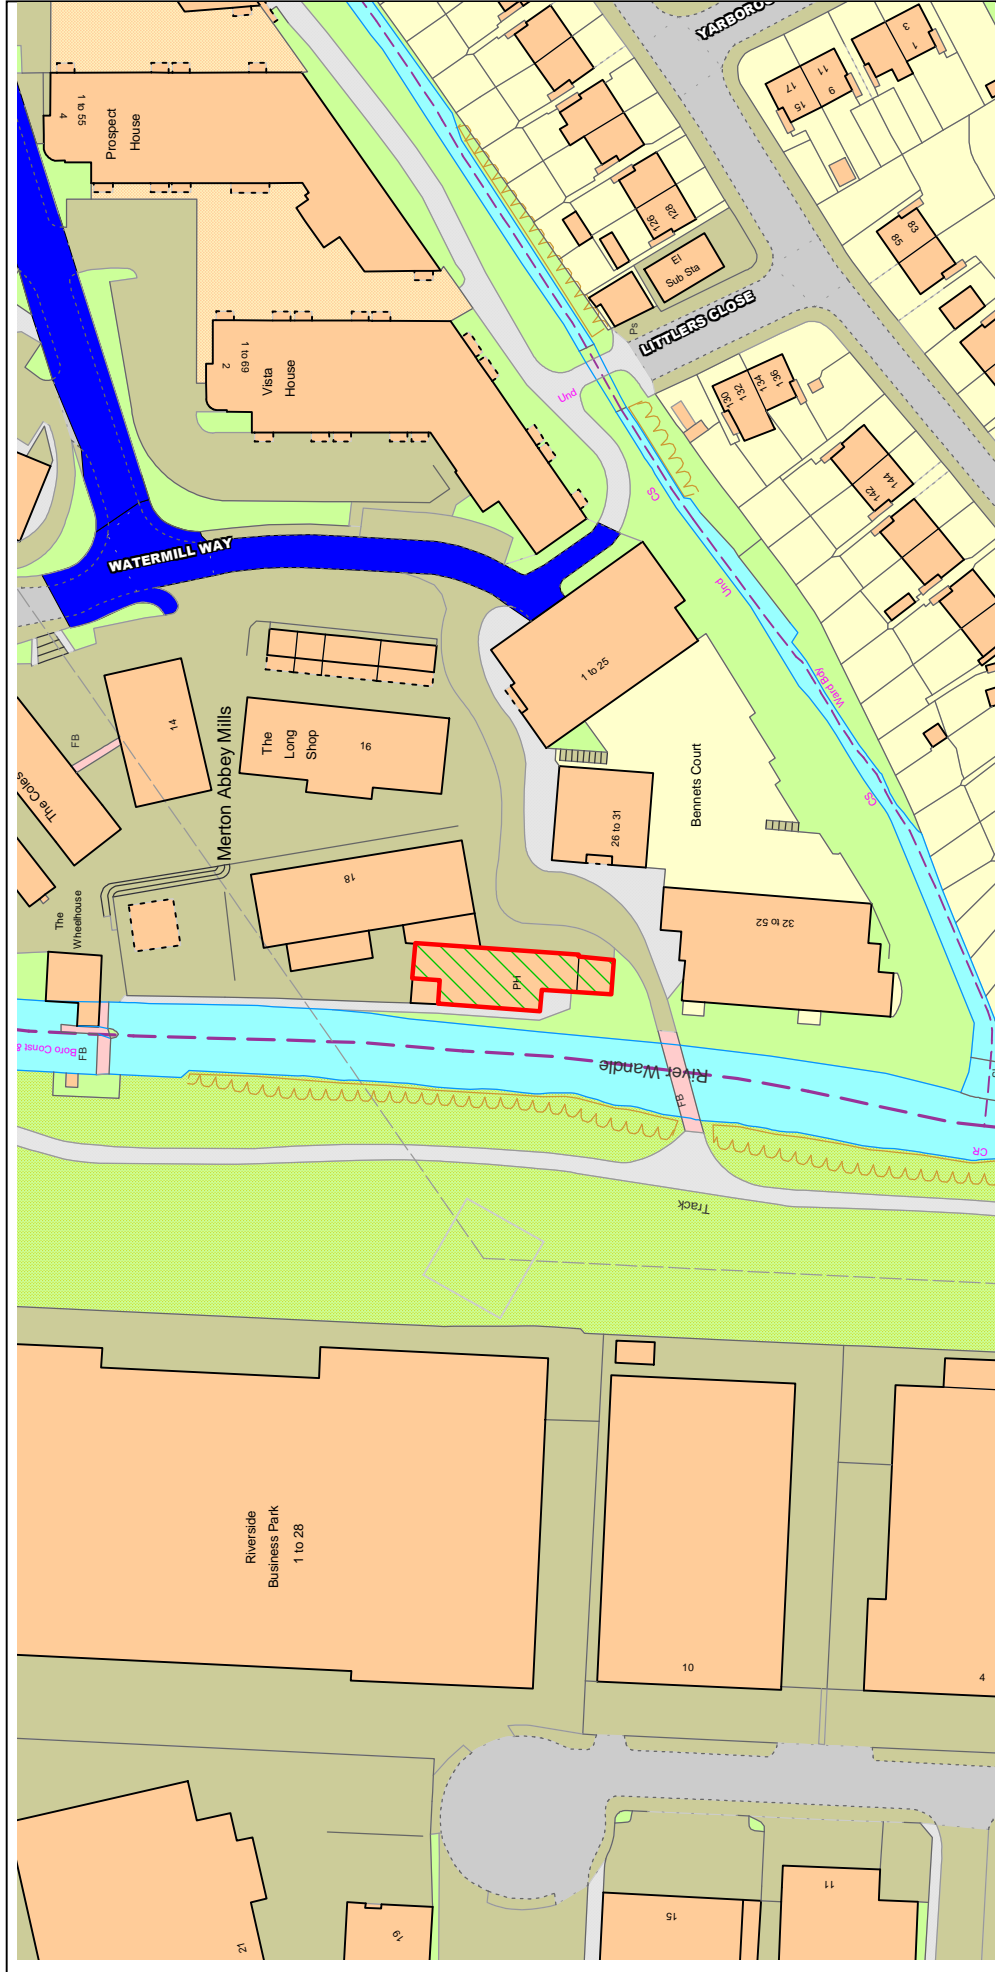

NORTHGATE SE GIS Print Template

Text Details **The William Morris & 1929 Shop**

This material has been reproduced from Ordnance Survey digital map data with the permission of the controller of Her Majesty's Stationery Office, © Crown Copyright.

This page is intentionally left blank